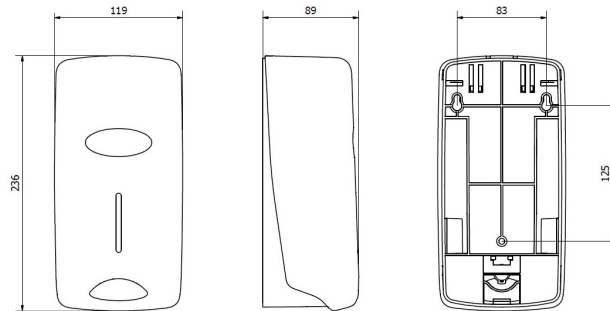

Comments

- Push-button pressure: 2 kg
- Dose per service: 1 g.
- 1 l capacity.

Parts and materials

- Base and cover: ABS plastic.
- Tank: polyethylene

Colour/Finish

AC27050

- Base and cover: white.
- Tank: transparent.

AC27350

- Base: black.
- Cover: silver.
- Tank: transparent.

AC27650

- Base and cover: black.
- Tank: transparent.

AC27650-MT

- Base and cover: black.
- Tank: transparent.

Dimensions (mm)

Dimensions without packaging

AC27050 / AC27350 / AC27650 / AC27650_MT			
Height	Width	Depth	Weight
236 mm	119 mm	89 mm	0.360 kg

Dimensions with packaging

AC27050 / AC27350 / AC27650 / AC27650_MT			
Height	Width	Depth	Weight
275 mm	128 mm	112 mm	0.455 kg